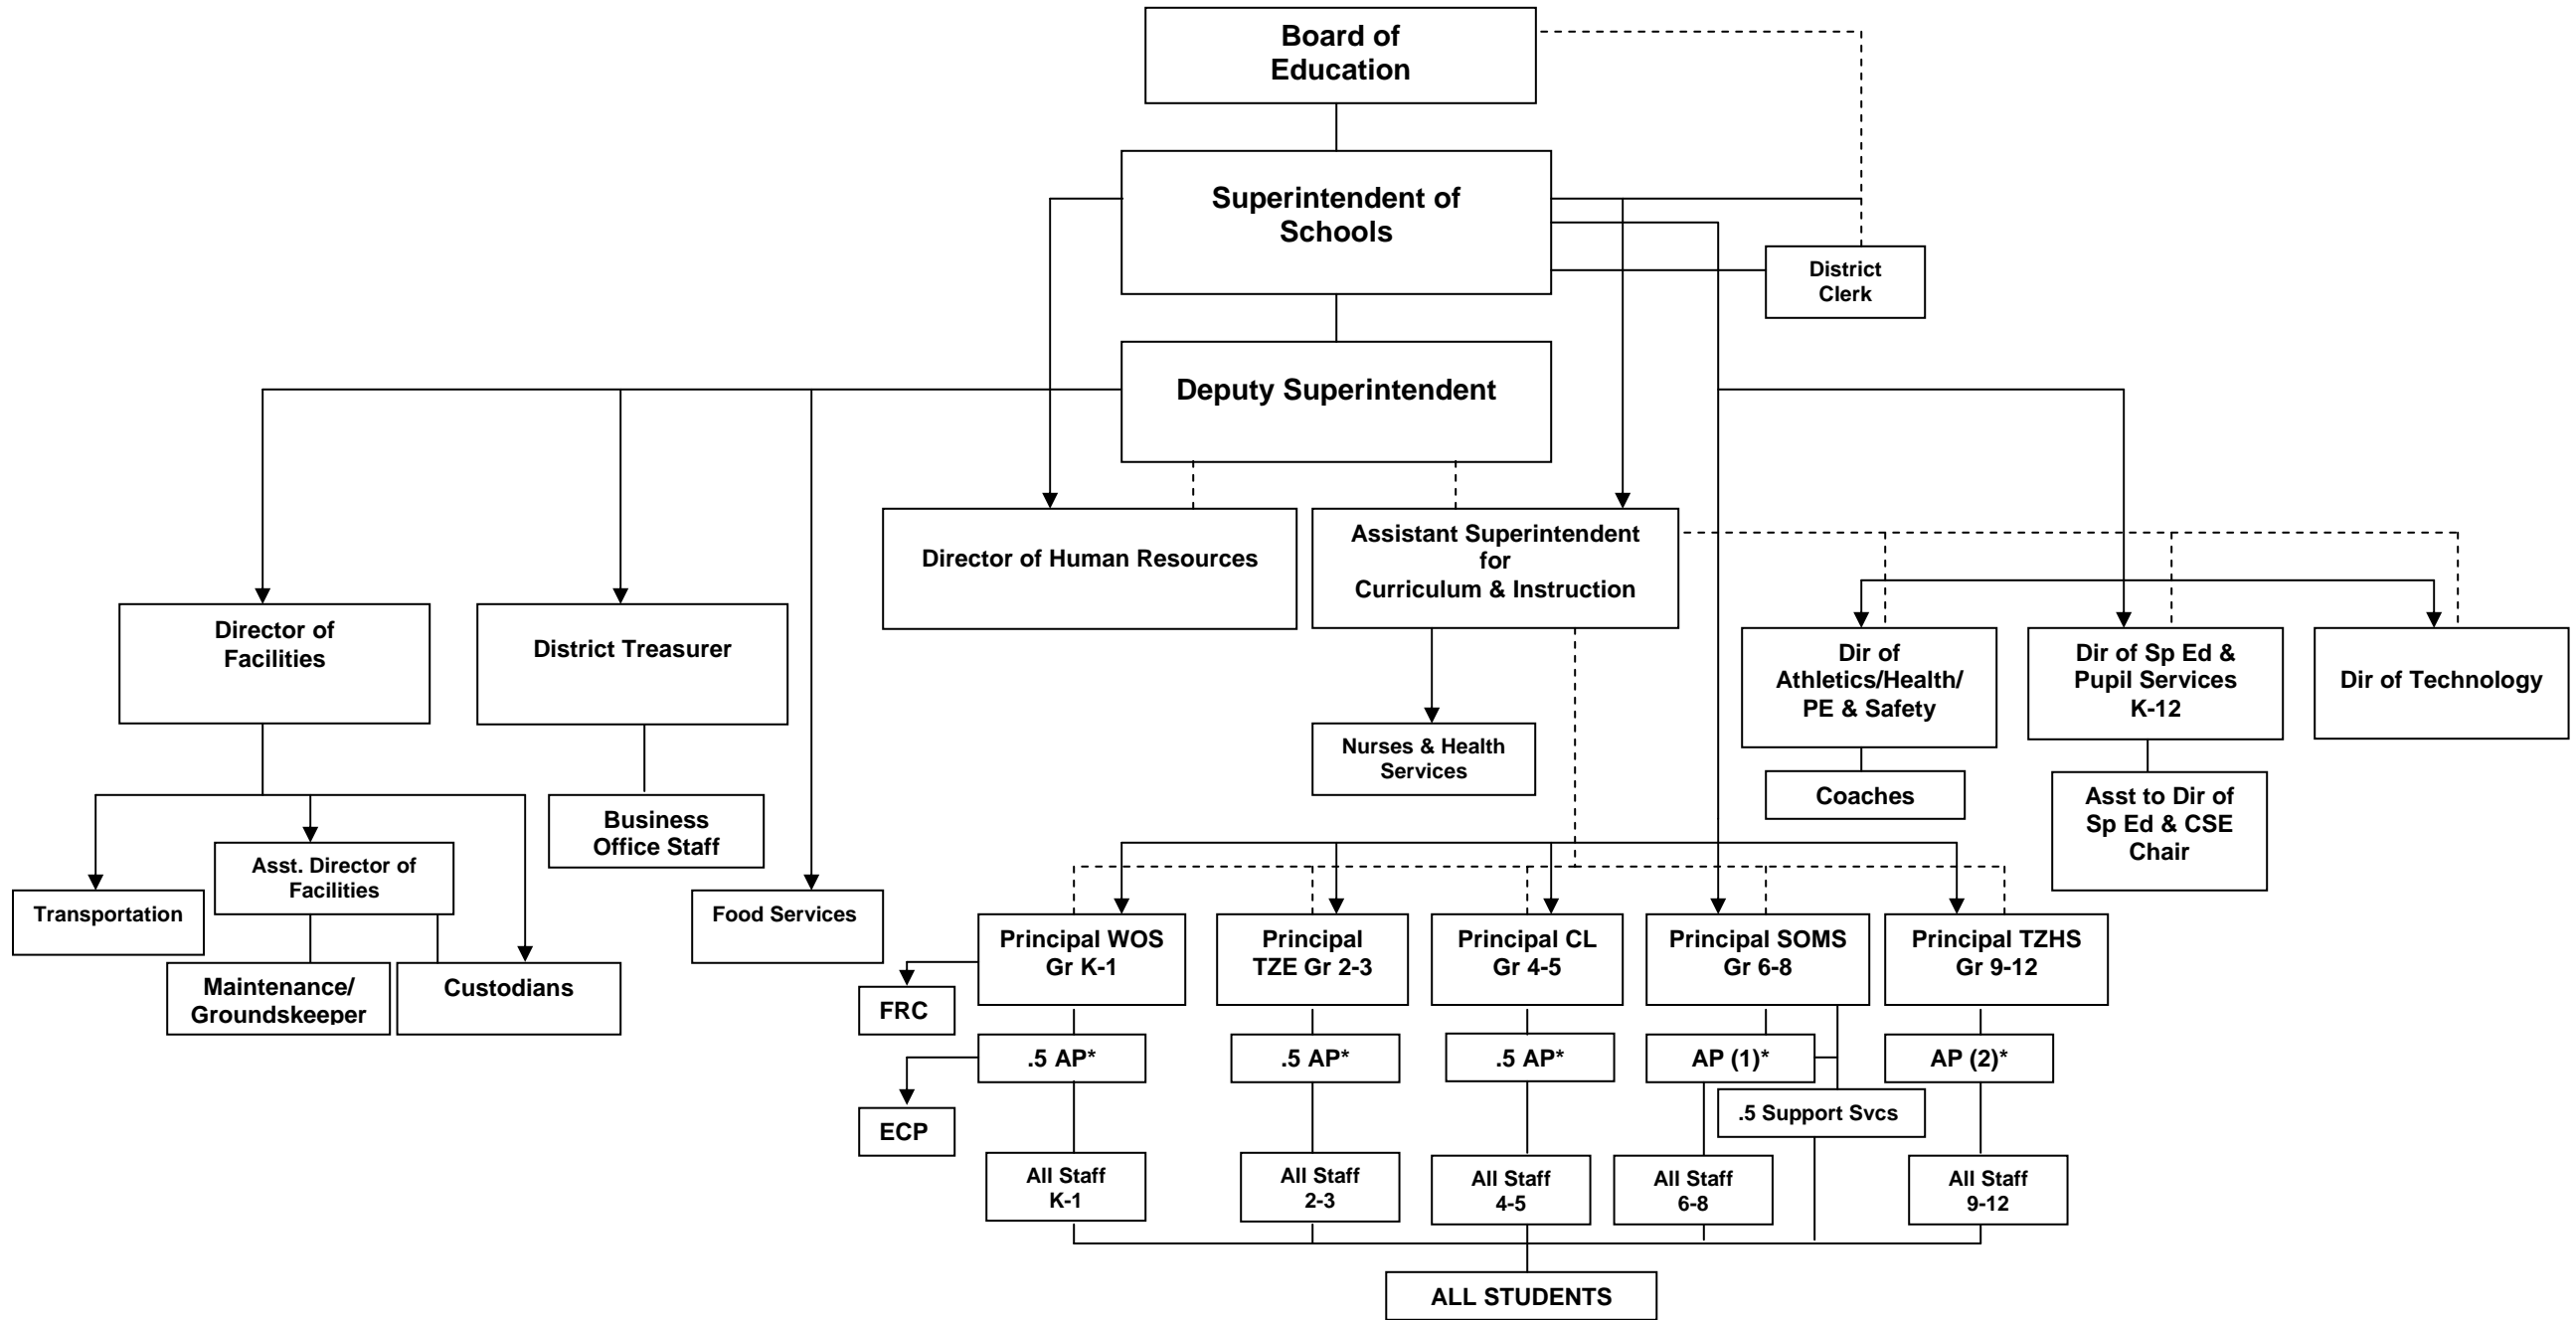

SOUTH ORANGETOWN CENTRAL SCHOOL DISTRICT TABLE OF ORGANIZATION 2011-2012

* Designated Principal When Principal is Absent